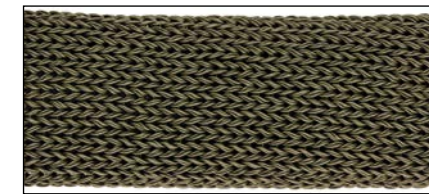

PP ANTHRACITE

PP BLACK

COLORI WICKER WICKER SAMPLES

BROWN ROUND

BROWN

WIND GREY

NATURAL ROUND

WHITE

WIND TAUPE

CORDE TEXTILENE TEXTILENE ROPES

TAUPE 14 mm

MIXED BROWN 14 mm

BEIGE 30 mm

MIXED BROWN 30 mm

TAUPE 30 mm

DARK GREY 30 mm

DARK GREEN 30 mm

TESSUTI TEXTILENE TEXTILENE FABRICS

WHITE

LIGHT GREY

CHAMPAGNE

TAUPE

MIXED BLACK

BLACK

BLACK/GOLD

SILVER BLACK

CORDE STOFFA FABRIC ROPES

LIGHT GREY ROUND

DARK GREY ROUND

CHAMPAGNE ROUND

BROWN ROUND

GREEN