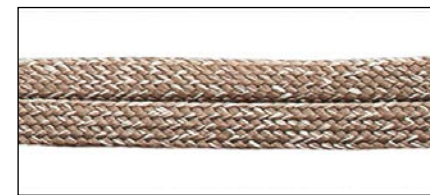

DARK GREEN 30 mm

TESSUTI TEXTILENE TEXTILENE FABRICS

WHITE

LIGHT GREY

CHAMPAGNE

TAUPE

MIXED BLACK

BLACK

BLACK/GOLD

SILVER BLACK

CORDE STOFFA FABRIC ROPES

LIGHT GREY ROUND

DARK GREY ROUND

CHAMPAGNE ROUND

BROWN ROUND

GREEN

RED

BLUE

SILVER WHITE FLAT

SILVER GREY FLAT

MILD GREY FLAT

DARK GREY FLAT

BROWN FLAT

CAMPIONI TESSUTO FABRIC SAMPLES