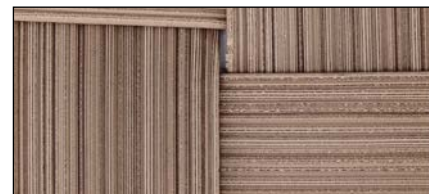

PP ANTHRACITE

PP BLACK

COLORI WICKER WICKER SAMPLES

BROWN ROUND

BROWN

WIND GREY

NATURAL ROUND

WHITE

WIND TAUPE

CORDE TEXTILENE TEXTILENE ROPES

TAUPE 14 mm

MIXED BROWN 14 mm

BEIGE 30 mm

MIXED BROWN 30 mm

TAUPE 30 mm

DARK GREY 30 mm