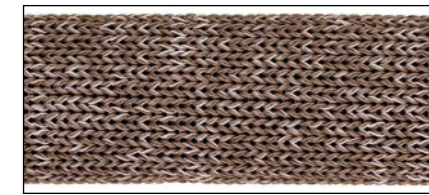

PP ANTHRACITE

PP BLACK

COLORI WICKER WICKER SAMPLES

BROWN ROUND

BROWN

WIND GREY

NATURAL ROUND

WHITE

WIND TAUPE

CORDE TEXTILENE TEXTILENE ROPES

TAUPE 14 mm

MIXED BROWN 14 mm

BEIGE 30 mm

MIXED BROWN 30 mm

TAUPE 30 mm

DARK GREY 30 mm

DARK GREEN 30 mm

TESSUTI TEXTILENE TEXTILENE FABRICS

WHITE

LIGHT GREY

CHAMPAGNE

TAUPE

MIXED BLACK

BLACK

BLACK/GOLD

SILVER BLACK

CORDE STOFFA FABRIC ROPES

LIGHT GREY ROUND

DARK GREY ROUND

CHAMPAGNE ROUND

BROWN ROUND

GREEN