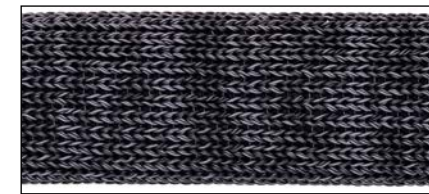

PP ANTHRACITE

PP BLACK

COLORI WICKER WICKER SAMPLES

BROWN ROUND

BROWN

WIND GREY

NATURAL ROUND

WHITE

WIND TAUPE

CORDE TEXTILENE TEXTILENE ROPES

TAUPE 14 mm

MIXED BROWN 14 mm

BEIGE 30 mm

MIXED BROWN 30 mm

TAUPE 30 mm

DARK GREY 30 mm

DARK GREEN 30 mm

TESSUTI TEXTILENE TEXTILENE FABRICS

WHITE

LIGHT GREY

CHAMPAGNE

TAUPE

MIXED BLACK

BLACK

BLACK/GOLD

SILVER BLACK

CORDE STOFFA FABRIC ROPES

LIGHT GREY ROUND

DARK GREY ROUND

CHAMPAGNE ROUND

BROWN ROUND

GREEN