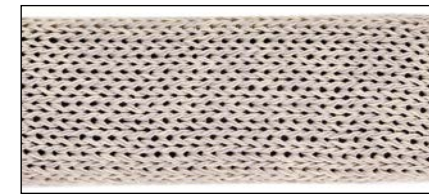

PP ANTHRACITE

PP BLACK

COLORI WICKER WICKER SAMPLES

BROWN ROUND

BROWN

WIND GREY

NATURAL ROUND

WHITE

WIND TAUPE

CORDE TEXTILENE TEXTILENE ROPES

TAUPE 14 mm

MIXED BROWN 14 mm

BEIGE 30 mm

MIXED BROWN 30 mm

TAUPE 30 mm

DARK GREY 30 mm

DARK GREEN 30 mm

TESSUTI TEXTILENE TEXTILENE FABRICS

WHITE

LIGHT GREY

CHAMPAGNE

TAUPE

MIXED BLACK

BLACK

BLACK/GOLD

SILVER BLACK

CORDE STOFFA FABRIC ROPES

LIGHT GREY ROUND

DARK GREY ROUND

CHAMPAGNE ROUND

BROWN ROUND

GREEN