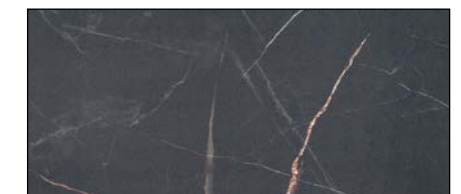

CAMPIONI TESSUTO FABRIC SAMPLES

GREY AXROMA

TAUPE AXROMA

RED AXROMA

LIGHT GREY CAPRI

LIGHT GREY CRETA

GREY CRETA

PIANI TAVOLO TOP TABLE SAMPLES

BIANCO NUBE HPL

GRIGIO TRAFFICO HPL

CASTORO FIBER HPL

COPPER VOYAGE HPL

CUMA LIGHT HPL

CUMA DARK HPL

LIGHT PULPIS HPL

MARMO CARNICO HPL

MARMO ELITE HPL

BOTTICINO HPL

STROMBOLI HPL

CALACATTA HPL

WHITE MARBLE BARI

GREY STONE BARI