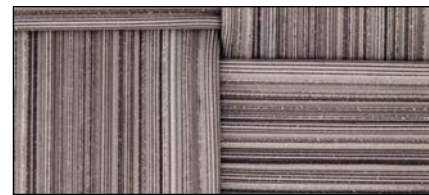

PP ANTHRACITE

PP BLACK

COLORI WICKER WICKER SAMPLES

BROWN ROUND

BROWN

WIND GREY

NATURAL ROUND

WHITE

WIND TAUPE

CORDE TEXTILENE TEXTILENE ROPES

TAUPE 14 mm

MIXED BROWN 14 mm

BEIGE 30 mm

MIXED BROWN 30 mm

TAUPE 30 mm

DARK GREY 30 mm