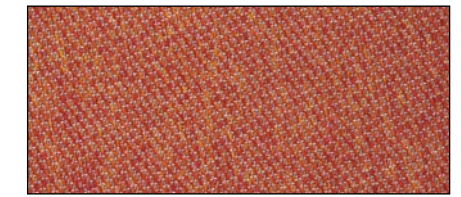

BLACK/GOLD

SILVER BLACK

CORDE STOFFA FABRIC ROPES

LIGHT GREY ROUND

DARK GREY ROUND

CHAMPAGNE ROUND

BROWN ROUND

GREEN

RED

BLUE

SILVER WHITE FLAT

SILVER GREY FLAT

MILD GREY FLAT

DARK GREY FLAT

BROWN FLAT

CAMPIONI TESSUTO FABRIC SAMPLES

CHAMPAGNE OLEFIN

BROWN OLEFIN

LIGHT GREY OLEFIN

DARK GREY OLEFIN

BEIGE OLEFIN

GREY OLEFIN

LEAD CHINE

FLANELLE

CAMPIONI TESSUTO FABRIC SAMPLES

GREY AXROMA

TAUPE AXROMA

RED AXROMA

LIGHT GREY CAPRI

LIGHT GREY CRETA

GREY CRETA

PIANI TAVOLO TOP TABLE SAMPLES