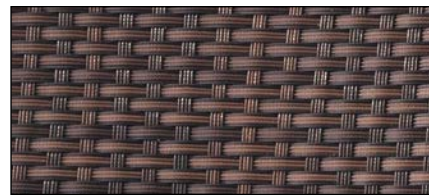

PP ANTHRACITE

PP BLACK

COLORI WICKER WICKER SAMPLES

BROWN ROUND

BROWN

WIND GREY

NATURAL ROUND

WHITE

WIND TAUPE

CORDE TEXTILENE TEXTILENE ROPES

TAUPE 14 mm

MIXED BROWN 14 mm

BEIGE 30 mm

MIXED BROWN 30 mm

TAUPE 30 mm

DARK GREY 30 mm

DARK GREEN 30 mm

TESSUTI TEXTILENE TEXTILENE FABRICS

WHITE

LIGHT GREY

CHAMPAGNE

TAUPE

MIXED BLACK

BLACK

BLACK/GOLD

SILVER BLACK

CORDE STOFFA FABRIC ROPES

LIGHT GREY ROUND

DARK GREY ROUND

CHAMPAGNE ROUND

BROWN ROUND

GREEN