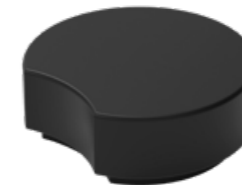

Disk

by **Javier Cuñado**

ES

« Gama de bancos modernos y prácticos. El modelo en media luna permite encajar diferentes piezas y crear originales conjuntos, con y sin respaldo. Disk es una propuesta vanguardista que concuerda perfectamente con espacios funcionales, que se pueden adaptar, montar y desmontar según las necesidades de cada momento. Con Disk las posibilidades son infinitas. »

EN

« A range of modern and practical benches. The crescent model allows different pieces to be slotted together and to create original sets, with and without a backrest. Disk is an avant-garde option that blends in perfectly with functional spaces, which can be adapted, assembled and dismantled according to the needs of each moment. The possibilities are endless with Disk. »

FR

« Gamme de bancs modernes et pratiques. Le modèle en forme de demi-lune permet d'y ajouter différentes pièces et de créer des ensembles originaux, avec et sans dossier. Disk constitue une solution avant-gardiste qui convient parfaitement aux espaces fonctionnels. Les bancs peuvent s'adapter, être montés et démontés selon les besoins du moment. Grâce à Disk, les possibilités sont infinies. »

Disk-2

Colores / Colors

Rojo
Red

Gris Oscuro
Dark Grey

Blanco
White