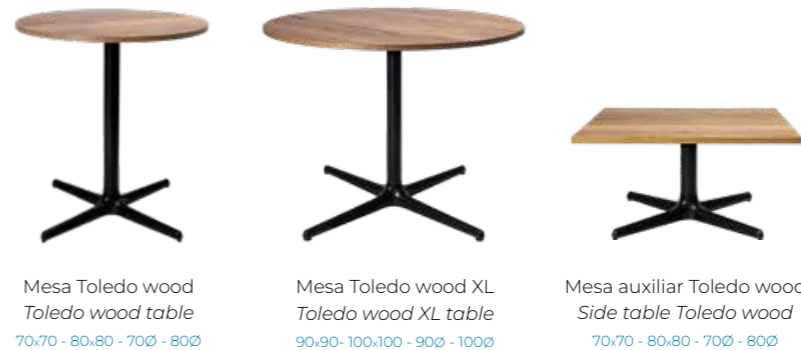

Silla Toledo  
Toledo chair

Color / Color

Aluminio  
Aluminum

Silla Toledo Aire  
Toledo Aire chair

Colores / Colors

Colores / Colors

Silla Toledo Aire  
Toledo Aire chair

Colores / Colors