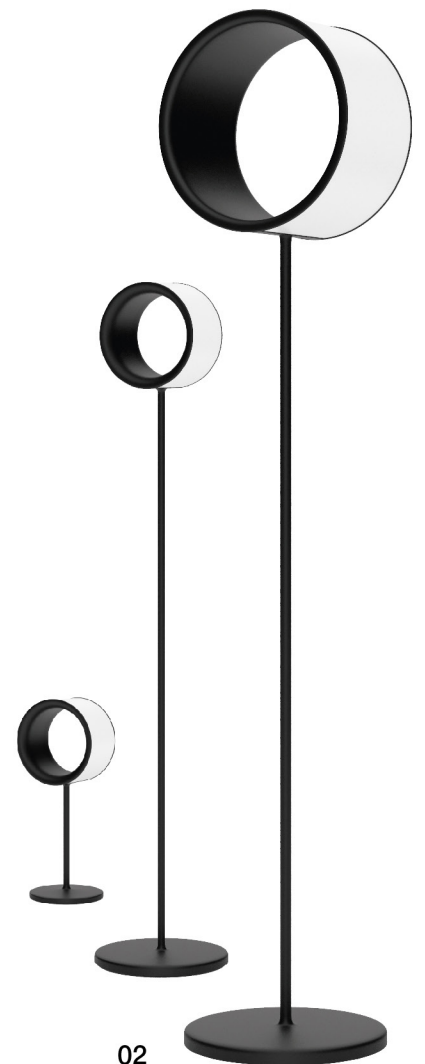

for everyone

Minimalist inspirations? This selection of products is perfect for neutral colours and minimal lines lovers and will give even the most essential spaces a Magis touch.

- 01 Memo / notice board
- 02 Archetoy's / car model
- 03 Mariolina / chair
- 04 Globo / wall coat hanger
- 05 360° / container
- 06 Officina / wall coat hanger
- 07 Birds / metallic mesh sculpture
- 08 360° / chair
- 09 Vitrail / mirrors
- 10 Lost / table lamp
- 11 Happy Bird / abstract bird
- 12 Tree / serigraphy
- 13 Spike / shelving system
- 14 Jerry / stool
- 15 Déjà-vu / mirror
- 16 Nuovastep / folding step-ladder
- 17 Trash / waste paper-bin

01

01 Linnut / table lighting device

02 Lost / lamps

03 Bouquet / rechargeable table lamp

03

02

01

02